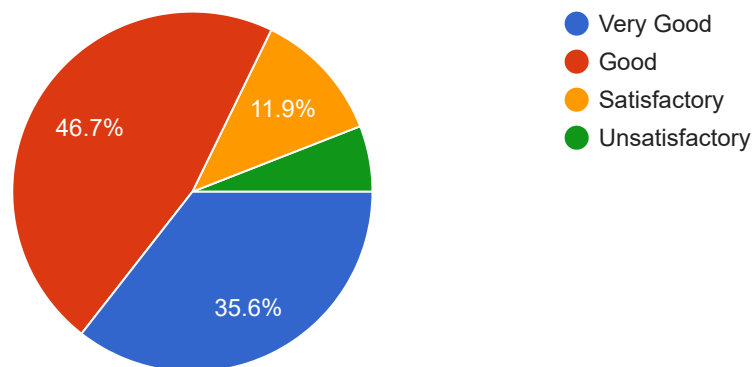

 Copy

137 responses

4. Teaching aids and multimedia/ models is used in teaching learning

 Copy

136 responses

5. Effective mechanism of internal assessment existed in institution is

 Copy

135 responses