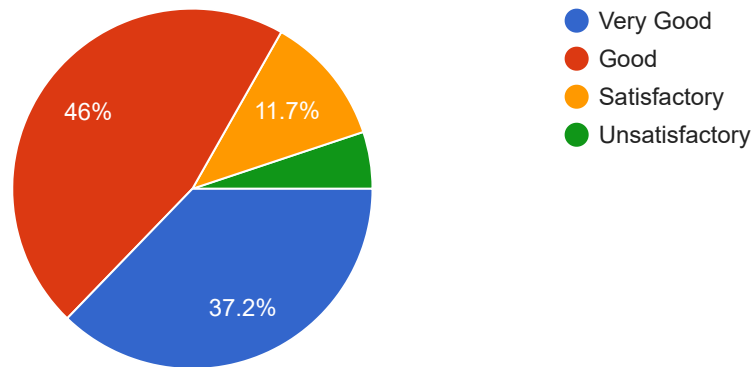

 Copy

137 responses

8. Helping approach towards varied academic and extramural activities is

 Copy

137 responses

9. The mentoring process of institution facilitates cognitive, social and emotional growth

 Copy