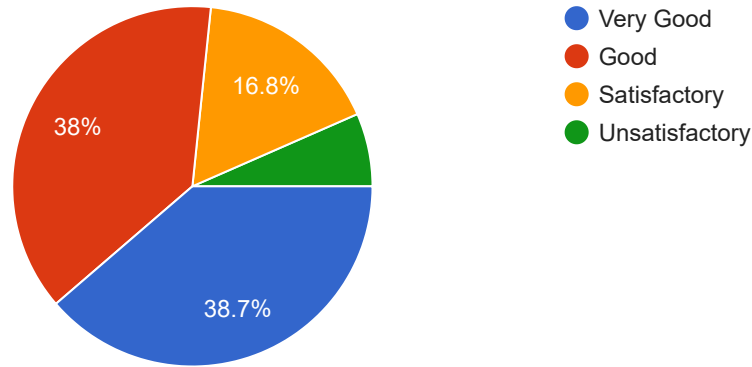

 Copy

137 responses

8. Helping approach towards varied academic and extramural activities is

 Copy

137 responses

9. The mentoring process of institution facilitates cognitive, social and emotional growth

 Copy