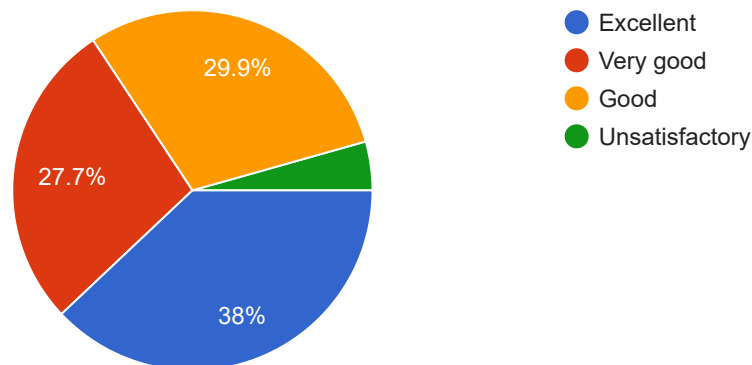

 Copy

137 responses

4. Teaching aids and multimedia/ models is used in teaching learning

 Copy

136 responses

5. Effective mechanism of internal assessment existed in institution is

 Copy

135 responses