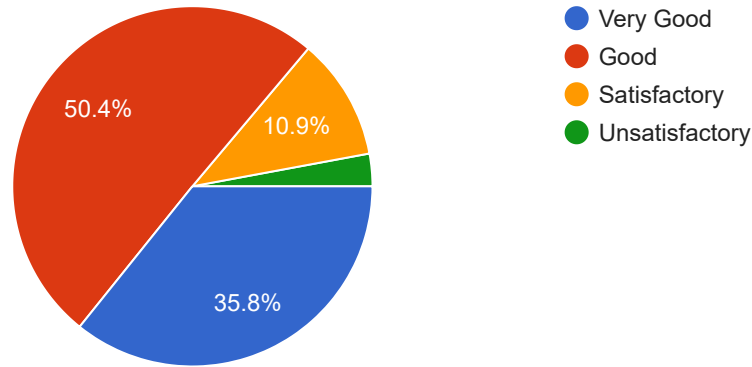

10. The academic ambience provides multiple opportunities to learn and grow

Copy

137 responses

11. Special care for slow learners to develop comprehensive understanding is

Copy

137 responses