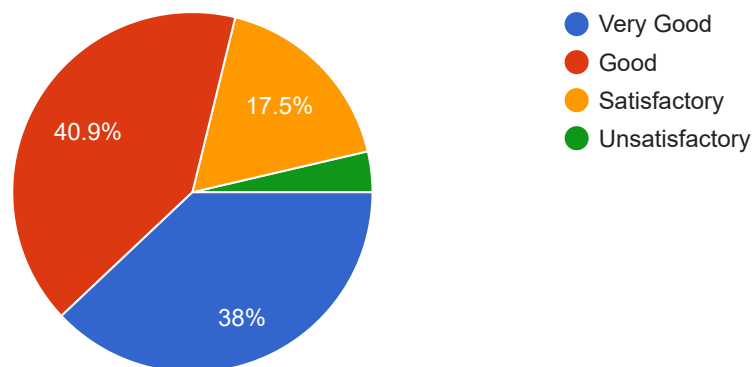

6. The conduction of field visit, study tour, excursion/survey for students is

Copy

137 responses