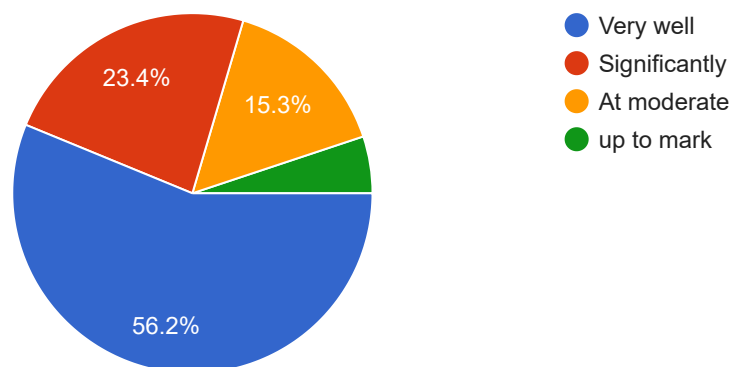

9. The mentoring process of institution facilitates cognitive, social and emotional growth

Copy

137 responses