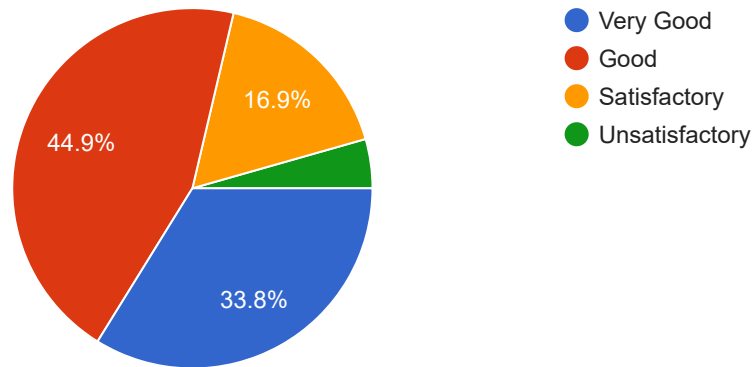

 Copy

137 responses

4. Teaching aids and multimedia/ models is used in teaching learning

 Copy

136 responses

5. Effective mechanism of internal assessment existed in institution is

 Copy

135 responses